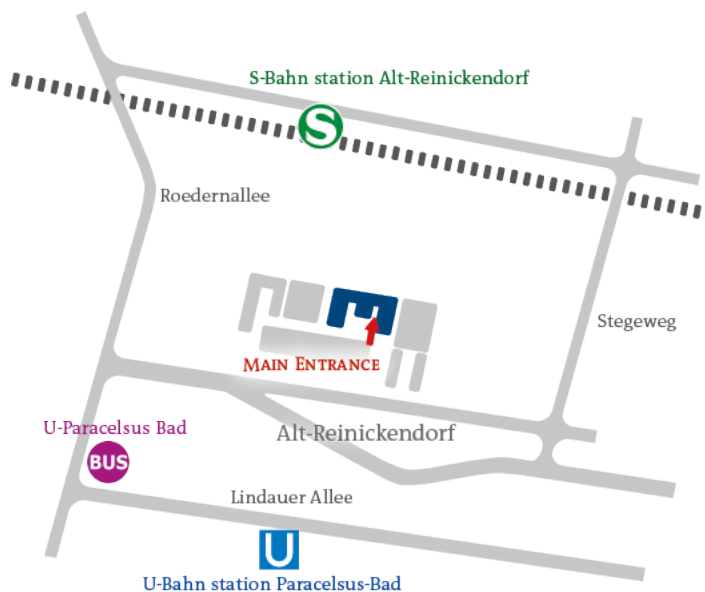

HOW TO FIND US

By car:

- Once you are on the A 111 highway (Autobahn) take the exit Holzhauser Straße, go north for about 500 m and turn then right into Wittestrasse. After approx. 4 km turn left into Roedernalle and then directly right into Alt-Reinickendorf. After about 150 m you will find us on the left side.

By airplane:

- It is a 10 min. taxi ride from the airport Tegel.

By train:

- Via Berlin Hauptbahnhof**
Take the bus 120 towards the Märkisches Viertel, Wilhelmsruher Damm to U-Paracelsus-Bad. The journey takes about 30 minutes. Take the exit Roedernallee and go along the Roedernallee for about 100 m, passing the Paracelsus-Bad to your left. Then turn right into Alt-Reinickendorf. Please follow the course of the road for about 150 m till you reach the Mosaik-Werkstätten. Here, you turn left hand side. We're based in the factory building straight ahead.
- It is a 30 min. taxi ride from the Hauptbahnhof.

U-Bahn:

- Take the U8 direction Wittenau, get off at the stop 'Paracelsus-Bad'. Take the exit Roedernallee and go along the Roedernallee for about 100 m, passing the Paracelsus-Bad to your left. Then turn right into Alt-Reinickendorf. Please follow the course of the road for about 150 m till you reach the Mosaik-Werkstätten. Here, you turn left hand side. We're based in the factory building straight ahead.

S-Bahn:

- S25 direction Henningsdorf, take the exit Alt-Reinickendorf and follow the way through the park till you reach the street Alt-Reinickendorf. Here, you turn left hand and walk for about 100 m. When you see the Mosaik-Werkstätten to your left hand, take the main entrance and go straight ahead, we're based directly in the factory building straight ahead.